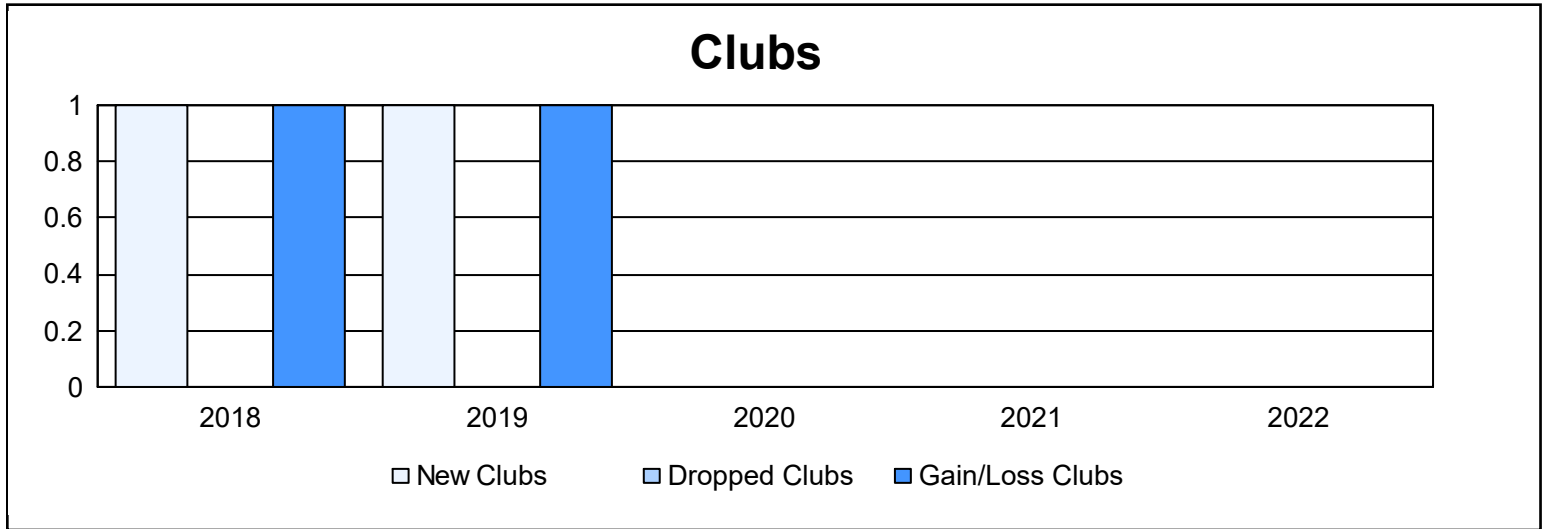

Year	New Clubs	Dropped Clubs	Gain/ Loss Clubs	New Members	Charter Members	Reinstate Members	Transfer Members	Total Member Added	Total Members Dropped	Gain/ Loss Members
2017-2018	1	0	1	48	26	0	0	74	77	-3
2018-2019	1	0	1	90	26	2	4	122	104	18
2019-2020	0	0	0	70	1	0	1	72	77	-5
2020-2021	0	0	0	30	10	78	0	118	154	-36
2021-2022	0	0	0	62	0	0	1	63	71	-8
<b>Average</b>	<b>0</b>	<b>0</b>	<b>0</b>	<b>60</b>	<b>13</b>	<b>16</b>	<b>1</b>	<b>90</b>	<b>97</b>	<b>-7</b>

### Membership Composition June 2022 Cumulative