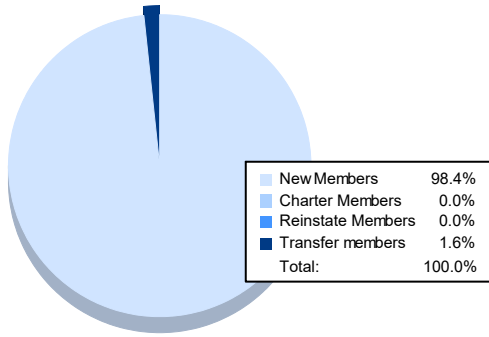

Year	New Clubs	Dropped Clubs	Gain/ Loss Clubs	New Members	Charter Members	Reinstate Members	Transfer Members	Total Member Added	Total Members Dropped	Gain/ Loss Members
2017-2018	1	0	1	48	26	0	0	74	77	-3
2018-2019	1	0	1	90	26	2	4	122	104	18
2019-2020	0	0	0	70	1	0	1	72	77	-5
2020-2021	0	0	0	30	10	78	0	118	154	-36
2021-2022	0	0	0	62	0	0	1	63	71	-8
<b>Average</b>	<b>0</b>	<b>0</b>	<b>0</b>	<b>60</b>	<b>13</b>	<b>16</b>	<b>1</b>	<b>90</b>	<b>97</b>	<b>-7</b>

### Membership Composition June 2022 Cumulative