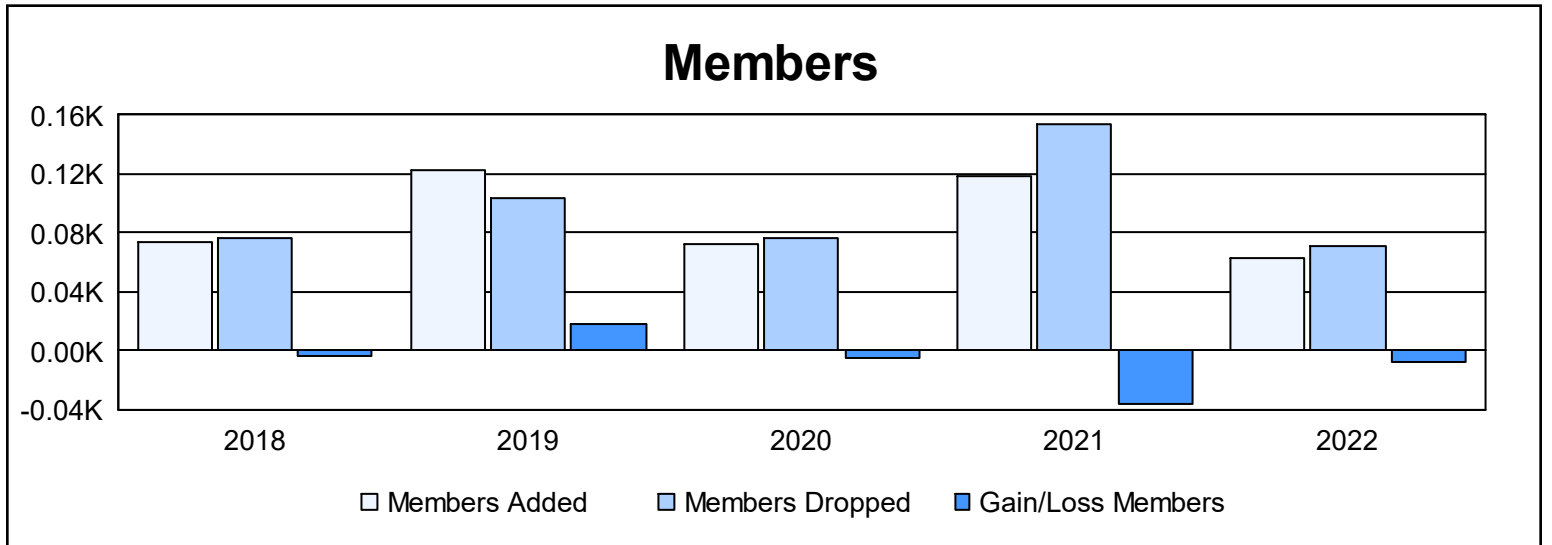

Year	New Clubs	Dropped Clubs	Gain/ Loss Clubs	New Members	Charter Members	Reinstate Members	Transfer Members	Total Member Added	Total Members Dropped	Gain/ Loss Members
2017-2018	1	0	1	48	26	0	0	74	77	-3
2018-2019	1	0	1	90	26	2	4	122	104	18
2019-2020	0	0	0	70	1	0	1	72	77	-5
2020-2021	0	0	0	30	10	78	0	118	154	-36
2021-2022	0	0	0	62	0	0	1	63	71	-8
<b>Average</b>	<b>0</b>	<b>0</b>	<b>0</b>	<b>60</b>	<b>13</b>	<b>16</b>	<b>1</b>	<b>90</b>	<b>97</b>	<b>-7</b>

### Membership Composition June 2022 Cumulative